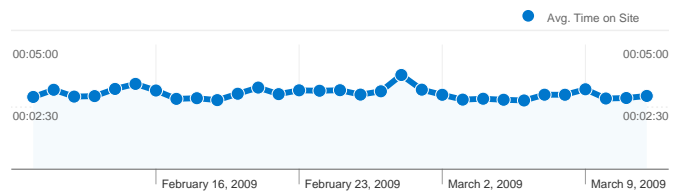

Site Usage

121,822 Visits

63.08% Bounce Rate

351,396 Pageviews

00:03:01 Avg. Time on Site

2.88 Pages/Visit

73.98% % New Visits

Traffic Sources Overview

- **Search Engines**
71,506.00 (58.70%)
- **Referring Sites**
33,379.00 (27.40%)
- **Direct Traffic**
16,918.00 (13.89%)
- **Other**
19 (0.02%)

Map Overlay world

Content by Title

Page Title	Pageviews	% visits
gCaptain Resources for the	13,526	3.85%
gCaptain Maritime Forum	21,600	6.15%
gCaptain.com — A Blog About	14,188	4.04%
Wartsila-Sulzer Super Engine -	6,289	1.79%
gCaptain Forum - Search	11,186	3.18%

Time on Site for all visitors

Avg. Time on Site
00:03:01