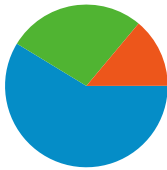

Site Usage

121,822 Visits

63.08% Bounce Rate

351,396 Pageviews

00:03:01 Avg. Time on Site

2.88 Pages/Visit

73.98% % New Visits

Traffic Sources Overview