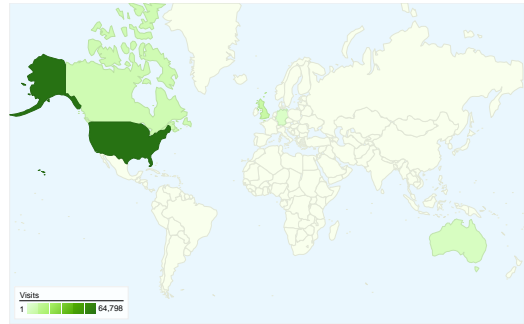

Site Usage

121,822 Visits

63.08% Bounce Rate

351,396 Pageviews

00:03:01 Avg. Time on Site

2.88 Pages/Visit

73.98% % New Visits

Traffic Sources Overview

- **Search Engines**
71,506.00 (58.70%)
- **Referring Sites**
33,379.00 (27.40%)
- **Direct Traffic**
16,918.00 (13.89%)
- **Other**
19 (0.02%)

Map Overlay world

Content by Title

Page Title	Pageviews	% visits
gCaptain Resources for the	13,526	3.85%
gCaptain Maritime Forum	21,600	6.15%
gCaptain.com — A Blog About	14,188	4.04%
Wartsila-Sulzer Super Engine -	6,289	1.79%
gCaptain Forum - Search	11,186	3.18%

Time on Site for all visitors

Avg. Time on Site
00:03:01